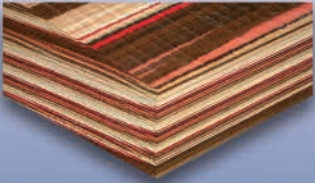

BROOKLINE
COLORPLY

DECORATIVE COMPOSITE LUMBER

www.colorply.com

CP-9 Ebony Swirl

CP-10 Sante Fe

CP-11 Rainbow Tweed

CP-12 Eclipse

CP-13 Scarlet Night

Brighten Up Your Woodwork

Spice up any project with **COLORPLY** Lumber: a decorative wood product from Brookside Veneers. Whether you're making bowls, pens, handles, drawer and pull components, musical instruments, clocks, picture frames, or anything else — **COLORPLY** will add a fresh look to your work.

COLORPLY lumber has the qualities you love in natural lumber — it's easy to work with and can be turned, shaped, carved, sculpted, contoured, stained, sanded, and finished.

COLORPLY is designed to complement natural wood. European wood turners, sculptors, furniture makers, and gunstock makers have been using **COLORPLY**, with fantastic results, for over a decade.

COLORPLY Doesn't Just Grow on Trees

COLORPLY's unique look comes from a very particular process that begins with top quality Obeche or Poplar logs. Grown in managed forests, these special woods are harvested, peeled, and clipped into leaves of veneer. The leaves are then stacked and dried, readying them for dyeing.