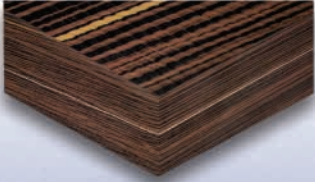

BROOKLINE
COLORPLY

DECORATIVE COMPOSITE LUMBER

www.colorply.com

CP-9 Ebony Swirl

CP-10 Sante Fe

CP-11 Rainbow Tweed

CP-12 Eclipse

CP-13 Scarlet Night

Brighten Up Your Woodwork

Spice up any project with **COLORPLY** Lumber: a decorative wood product from Brookside Veneers. Whether you're making bowls, pens, handles, drawer and pull components, musical instruments, clocks, picture frames, or anything else — **COLORPLY** will add a fresh look to your work.

COLORPLY lumber has the qualities you love in natural lumber — it's easy to work with and can be turned, shaped, carved, sculpted, contoured, stained, sanded, and finished.

COLORPLY is designed to complement natural wood. European wood turners, sculptors, furniture makers, and gunstock makers have been using **COLORPLY**, with fantastic results, for over a decade.

COLORPLY Doesn't Just Grow on Trees

COLORPLY's unique look comes from a very particular process that begins with top quality Obeche or Poplar logs. Grown in managed forests, these special woods are harvested, peeled, and clipped into leaves of veneer. The leaves are then stacked and dried, readying them for dyeing.