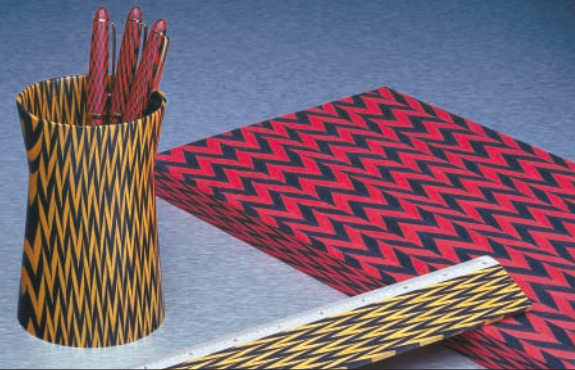

COLORPLY Doesn't Just Grow on Trees

COLORPLY's unique look comes from a very particular process that begins with top quality Obeche or Poplar logs. Grown in managed forests, these special woods are harvested, peeled, and clipped into leaves of veneer. The leaves are then stacked and dried, readying them for dyeing.

COLORPLY gains remarkable color consistency from precise dyeing, which requires time, a carefully controlled pressure level, and an exact temperature. This system allows the dye to completely penetrate the leaves, giving the lumber consistent color throughout.

The dyed leaves are assembled into stacks with adhesive before undergoing a sophisticated lamination process in a high-pressure press. When they emerge, the colorful blocks of **COLORPLY** are milled into 1 to 4 inch thicknesses, and are prepared for distribution nationwide.

See our **COLORPLY** Spec Sheet and Price List for specific size and price information.

Call Us Now

Call (609) 409-1311 today, or call your local **COLORPLY** distributor, to learn more about Brookline® **COLORPLY** Lumber, request a specification sheet, price list, or place an order.

*Please note: Some projects featured in this brochure were produced using currently non-stock **COLORPLY** patterns.

Your Local Distributor Is:

BROOKSIDE VENEERS LTD.

104 Melrich Rd. • Cranbury, NJ 08512

Tel: (609) 409-1311

Fax: (609) 409-1322

Web: www.veneers.com

www.colorply.com