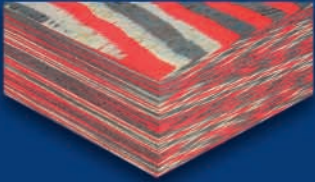

CP-14 Ember Glow