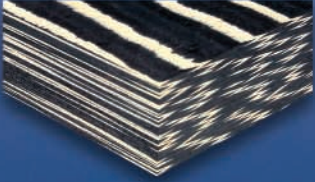

BROOKLINE
COLORPLY

DECORATIVE COMPOSITE LUMBER

www.colorply.com

CP-9 Ebony Swirl

CP-10 Sante Fe

CP-11 Rainbow Tweed

CP-12 Eclipse

CP-13 Scarlet Night

Brighten Up Your Woodwork

Spice up any project with **COLORPLY** Lumber: a decorative wood product from Brookside Veneers. Whether you're making bowls, pens, handles, drawer and pull components, musical instruments, clocks, picture frames, or anything else — **COLORPLY** will add a fresh look to your work.

COLORPLY lumber has the qualities you love in natural lumber — it's easy to work with and can be turned, shaped, carved, sculpted, contoured, stained, sanded, and finished.

COLORPLY is designed to complement natural wood. European wood turners, sculptors, furniture makers, and gunstock makers have been using **COLORPLY**, with fantastic results, for over a decade.

COLORPLY Doesn't Just Grow on Trees

COLORPLY's unique look comes from a very particular process that begins with top quality Obeche or Poplar logs. Grown in managed forests, these special woods are harvested, peeled, and clipped into leaves of veneer. The leaves are then stacked and dried, readying them for dyeing.