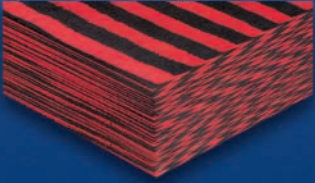

BROOKLINE
COLORPLY

DECORATIVE COMPOSITE LUMBER

www.colorply.com

CP-9 Ebony Swirl

CP-10 Sante Fe

CP-11 Rainbow Tweed

CP-12 Eclipse

CP-13 Scarlet Night

Brighten Up Your Woodwork

Spice up any project with **COLORPLY** Lumber: a decorative wood product from Brookside Veneers. Whether you're making bowls, pens, handles, drawer and pull components, musical instruments, clocks, picture frames, or anything else — **COLORPLY** will add a fresh look to your work.

COLORPLY lumber has the qualities you love in natural lumber — it's easy to work with and can be turned, shaped, carved, sculpted, contoured, stained, sanded, and finished.

COLORPLY is designed to complement natural wood. European wood turners, sculptors, furniture makers, and gunstock makers have been using **COLORPLY**, with fantastic results, for over a decade.

COLORPLY Doesn't Just Grow on Trees

COLORPLY's unique look comes from a very particular process that begins with top quality Obeche or Poplar logs. Grown in managed forests, these special woods are harvested, peeled, and clipped into leaves of veneer. The leaves are then stacked and dried, readying them for dyeing.